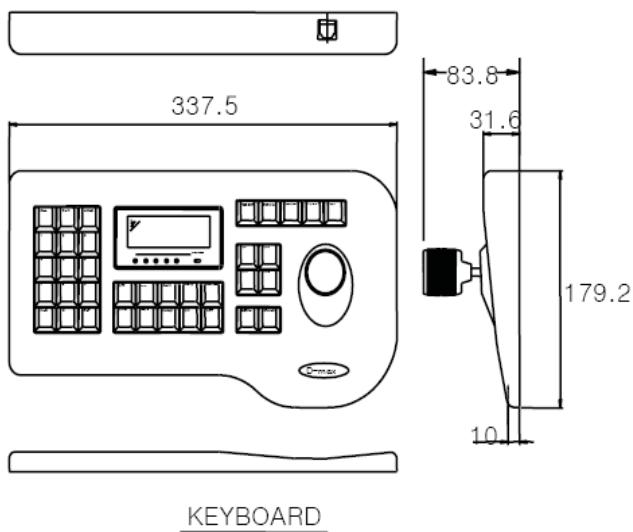

## LCD Screen 3-Axis Keyboard Controller

### Features

- Controls up to maximum 255 CCTV receivers
- Built-in requital ability for electricity failure: Power, Auto Pan, Preset Position
- Preset control: 32 Positions memory set for each camera
- Pan/Tilt, Zoom by 3-Axis Joystick
- Can be connected with up to 8 sub-keyboards

### Specification

ITEM	INS-DCK255
Control	Pan/Tilt, Zoom by 3-Axis Joystick, Power, Auto Pan, AUX Control x2, Preset
Connecting Unit	Receiver, Speed Dome camera
Comm. Method	RS-485 (422)
Comm. Speed	RS485 - 9600bps, N, 8, 1
Connector	Modular cable connection with junction box Power supplied via junction box
Package	Junction Box, 5M cable (modular jacks both ends)
Operating Distance	Max. 1.2km (When using shielded twisted pair cable)
Power	DC9V, 500mA
Power Consumption	6W
Operating Temp.	0°C ~ +40°C
Dimension	337.5(W) x 50(H) x 153(D)mm
Weight	3.5Kg