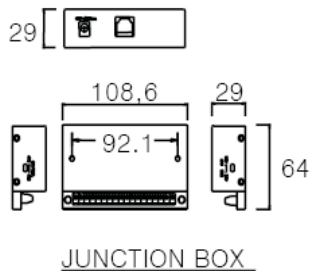

## LCD Screen 3-Axis Keyboard Controller

### Features

- Controls up to maximum 255 CCTV receivers
- Built-in requital ability for electricity failure: Power, Auto Pan, Preset Position
- Preset control: 32 Positions memory set for each camera
- Pan/Tilt, Zoom by 3-Axis Joystick
- Can be connected with up to 8 sub-keyboards

### Specification

ITEM	INS-DCK255
Control	Pan/Tilt, Zoom by 3-Axis Joystick, Power, Auto Pan, AUX Control x2, Preset
Connecting Unit	Receiver, Speed Dome camera
Comm. Method	RS-485 (422)
Comm. Speed	RS485 - 9600bps, N, 8, 1
Connector	Modular cable connection with junction box Power supplied via junction box
Package	Junction Box, 5M cable (modular jacks both ends)
Operating Distance	Max. 1.2km (When using shielded twisted pair cable)
Power	DC9V, 500mA
Power Consumption	6W
Operating Temp.	0°C ~ +40°C
Dimension	337.5(W) x 50(H) x 153(D)mm
Weight	3.5Kg